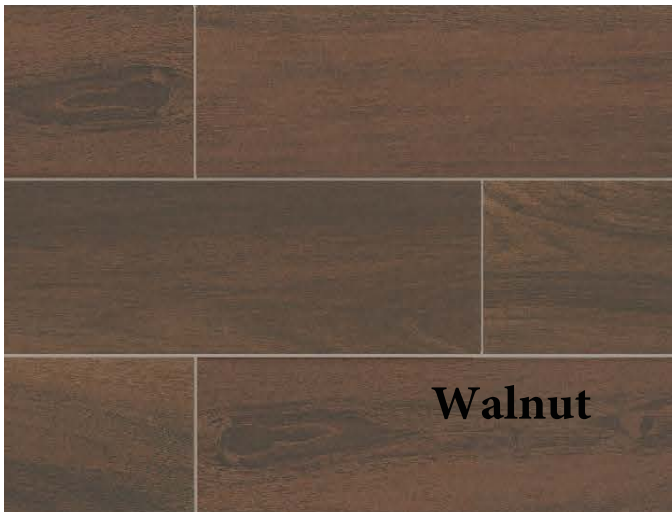

STOCK PROGRAM

MT. ROYALE

Stock Size: 6x36" Wood-Look Porcelain Floor Tile
Stock Colors: Natural, Pecan, Walnut, Gunstock, Gray

RUBBLE TILE

— Since 1929 —

952-938-2599 www.rubbletile.com

Photos Courtesy Dal-Elit, LLC , a subsidiary of Mohawk Industries, Inc., www.mohawkind.com, 4/19